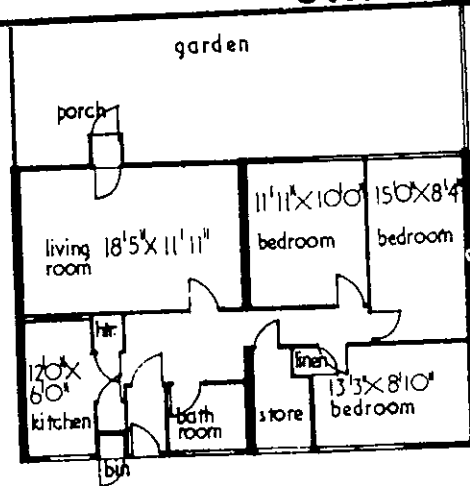

TYPE 4

SINGLE STOREY 6 PERSON

RANNOCH / TAY / LEVEN.

plan

4 Apartment bungalow type dwelling with livingroom and 3 double bedrooms, bathroom and toilet, fitted kitchen with points for gas or electric cooker. Gas fired warm air central heating to livingroom, kitchen and hall. Relay television point. Facilities for telephone connection. Enclosed garden. Garage accommodation near-by.